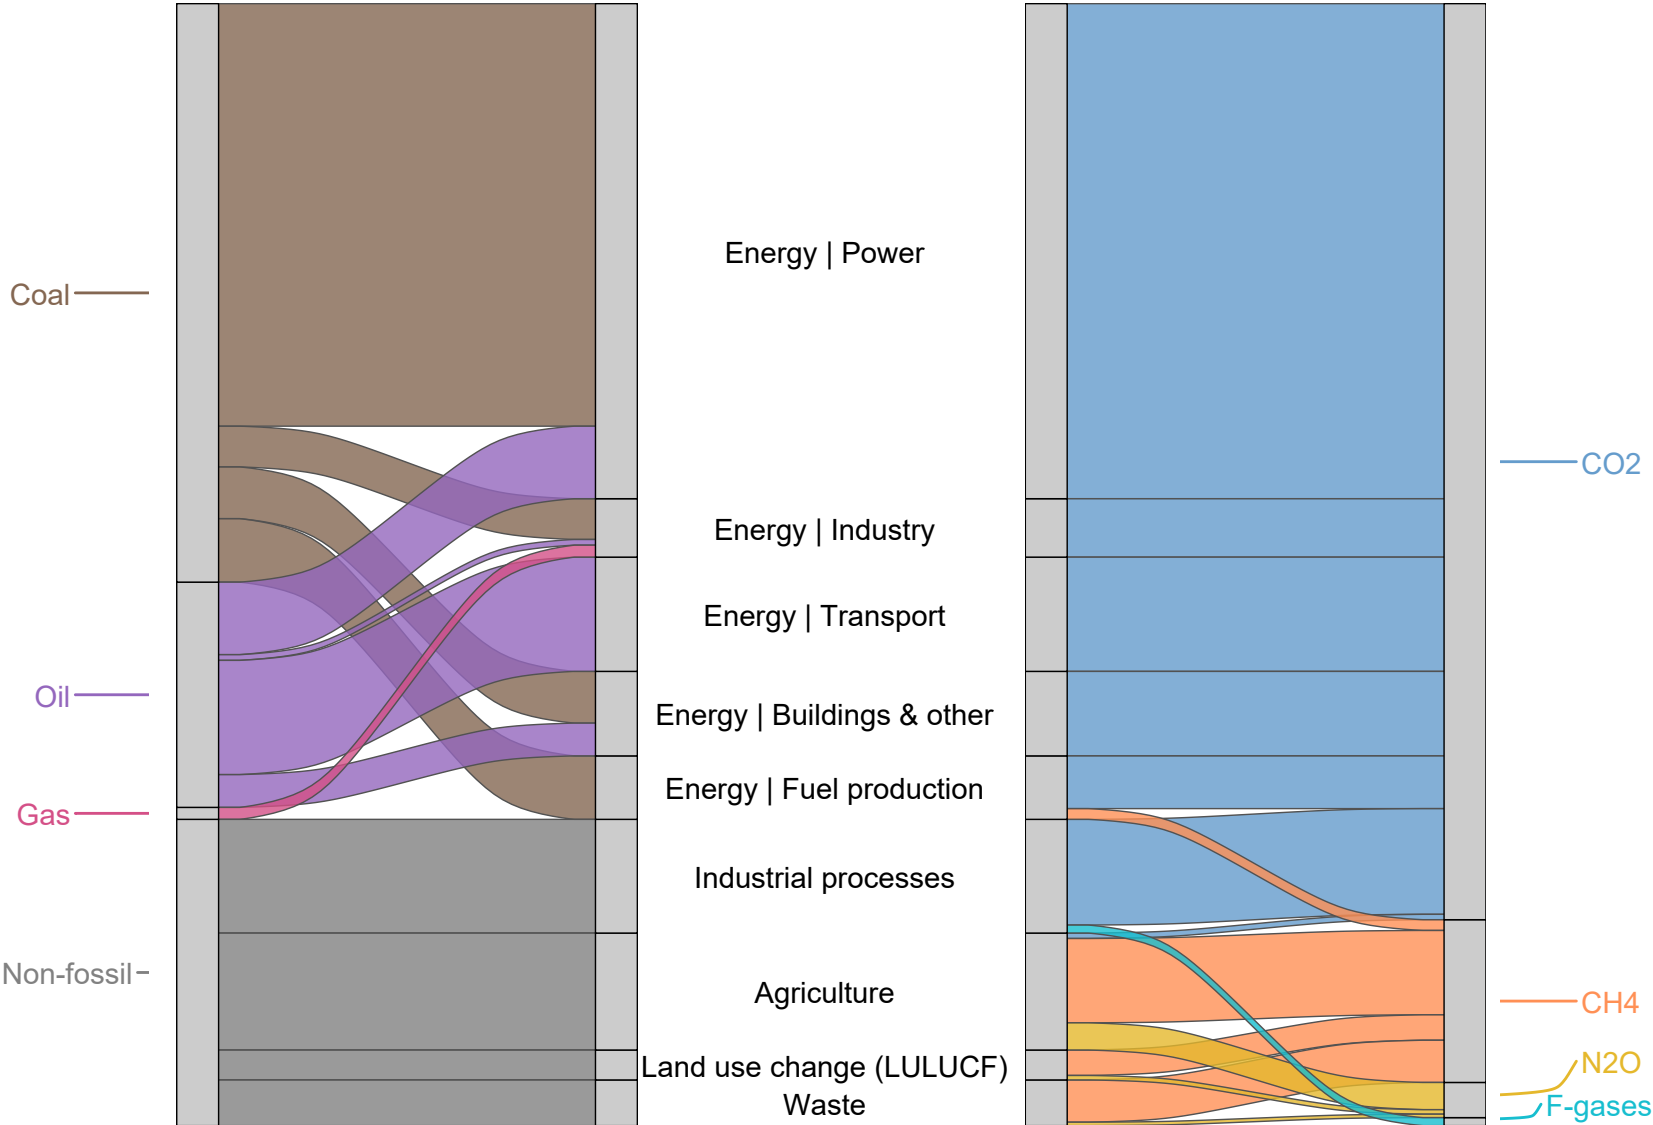

South Africa in 2022

Total gross greenhouse gas emissions by fuel, sector and gas

△ Tidy GHG Inventories △ Note: GWP100 AR5 △ Note: flows less than 1/500th of total are hidden, removals are excluded